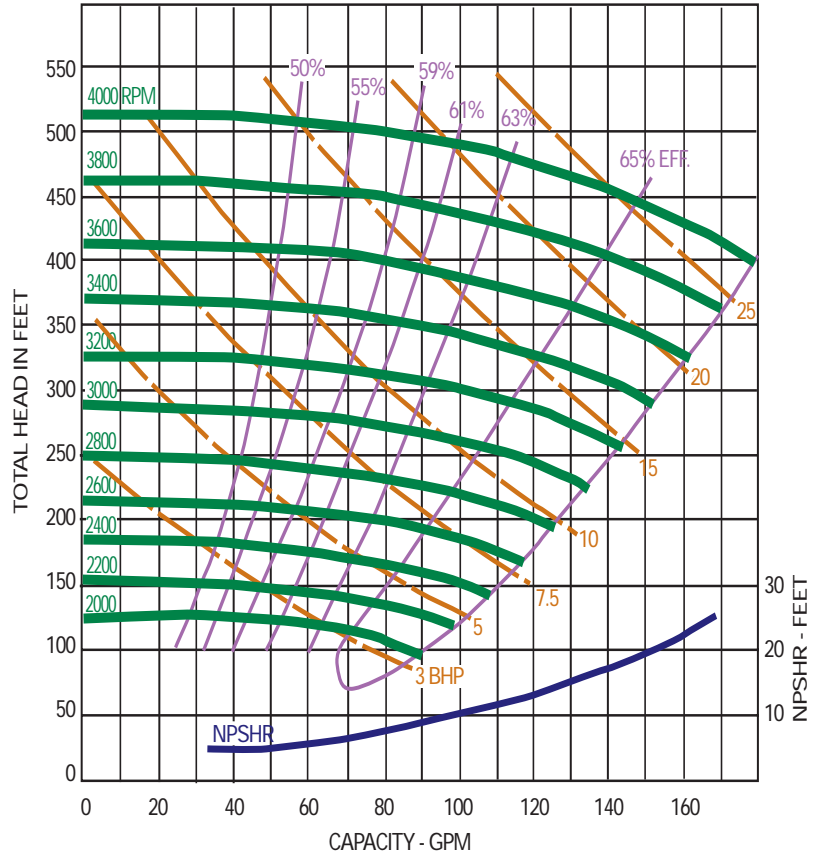

## I2C BELT DRIVE PERFORMANCE (3450 RPM)

## I2C PERFORMANCE (VARIABLE RPM)

## I2C PERFORMANCE (1750 RPM)