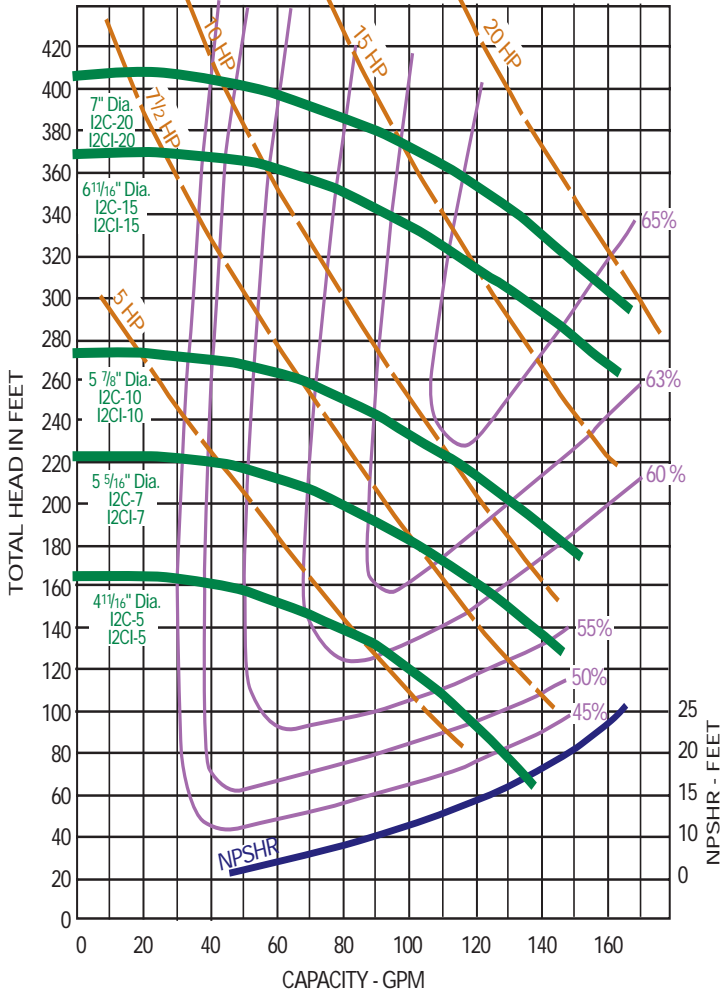

## I2C BELT DRIVE PERFORMANCE (3450 RPM)

## I2C PERFORMANCE (VARIABLE RPM)

## I2C PERFORMANCE (1750 RPM)